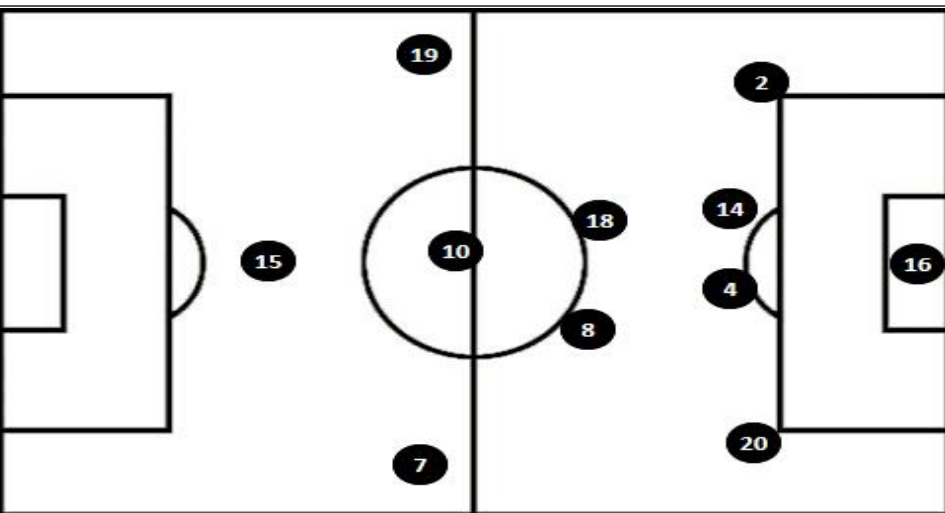

Previous Matches

2. Burkina Faso vs. Cameroon 1:1(0:1)
9. Gabon vs. Burkina Faso 1:1(1:1)

GK : GoalKeeper
MF: Midfielder
DF: Defence
FW: Forward
A : Absent
N : Not Eligible to play
I : injured
X : Misses Next Match if booked