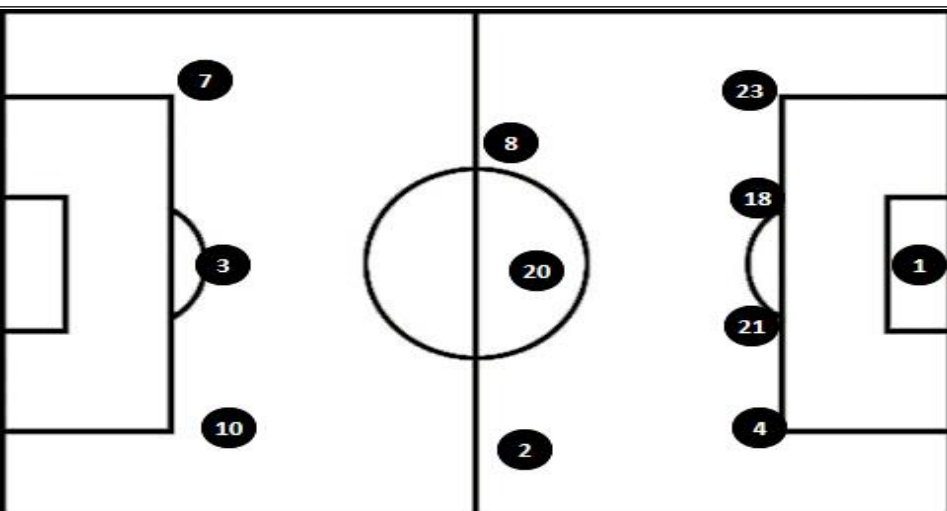

Previous Matches

7.Ghana vs. Uganda   1:0(1:0)
15.Ghana vs. Mali   1:0(1:0)

GK : GoalKeeper   A : Absent
MF:Midfielder   N : Not Eligible to play
DF:Defence   I :injured
FW:Forward   X : Misses Next Match if booked

Head To Head

Date	Tournament	Venue	Stage	Team 1	Score	Team 2
31.01.2010	CAN 2010	Estadio 11 de Novembro/Angola	Final	EGY	(1 - 0)	GHA
17.01.1992	CAN 1992	Stade Aline Sitoe Diatta/Senegal	Group D	GHA	(1 - 0)	EGY
09.02.1970	CAN 1970	Khartoum Stadium/Sudan	Group B	EGY	(1 - 1)	GHA