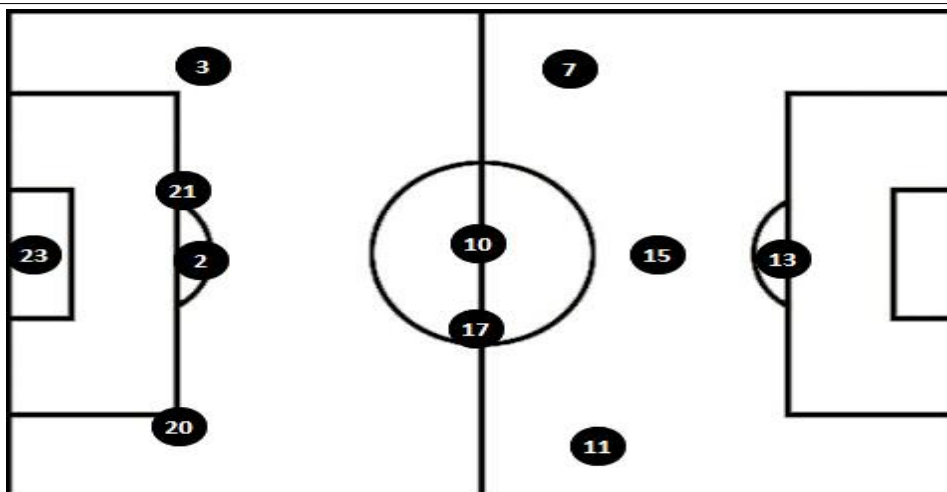

CONFÉDÉRATION AFRICAINE DE FOOTBALL
31ST EDITION OF TOTAL AFRICA CUP OF NATIONS, GABON 2017
14.01.2017 - 05.02.2017
Tactical Start list

Algeria - Zimbabwe

#3

15.01.2017

17H00

STADE DE LA RÉNOVATION DE FRANCEVILLE/Gabon

Arbitre **BAMLAK TESSEMA WEYESA (ETH)**
Arbitre Assistant I **JEAN CLAUDE BIRUMUSHAHU (BDI)**
Arbitre Assistant II **ABOUBACAR DOUMBOUYA (GUI)**

Arbitre Réserve **DENIS DEMBELE (CIV)**
Commissaire **AMADOU SOULEY (NIG)**
Coordinateur Général **KHALED LEMKECHER (TUN)**

Algeria Shirt : Blanc Short : Blanc Socks : Blanc

#	Name	ST	Pos
23	ADI-RAIS COBOS MBOLHI		GK
2	AISSA MANDI (C)		DF
3	FAOUZI GHOULAM		DF
7	RIYAD KARIM MAHREZ		FW
10	NABIL BENTALEB		MF
11	YACINE NASR EDDINE BRAHIMI		MF
13	ISLAM SLIMANI		FW
15	EL ARABI HILAL SOUDANI		FW
17	ADLANE GUEDJOURA		MF
20	MOKHTAR BELKHITHER		DF
21	AMIR SELMANE RAMI BENSEBAINI		DF

Substitutes			
1	CHAMS EDDINE RAHMANI		GK
4	LIASSINE CADAMURO		DF
5	HICHEM BELKEROUJ		DF
6	DJAMEL EDDINE MESBAH		DF
8	ISMAEL BENNACER		MF
9	SOFIANE HANNI		FW
12	MOHAMED BENYAHIA		DF
14	BAGHDAD BOUNEDJAH		FW
16	MALEK ASSELAH		GK
18	RACHID GHEZZAL		FW
19	MEHDI ABEID		MF
22	MOHAMED MEFTAH		DF

Coach Name: (GEORGES GISLANUS LEEKENS (BEL))

Previous Matches

Zimbabwe Shirt : Gold Short : Gold Socks : Gold

#	Name	ST	Pos
16	TATENDA MARSHAL MKURUVA		GK
2	COSTA NHAMOINESU		DF
3	DANNY PHIRI		MF
4	HARDLIFE ZVIREKWI		DF
5	ELISHA MUROIWA		DF
6	ONISMOR BHASERA		DF
9	NYASHA LIBERTY MUSHEKWI		FW
10	KUDAKWASHE MAHACHI		MF
14	WILLARD KATSANDE (C)		MF
17	KNOWLEDGE MUSONA		FW
20	KHAMA BILLIAT		MF

Substitutes			
1	DONOVAN BENARD		GK
7	TYRELL MATTHEW RUSIKE		FW
8	EVANS RUSIKE		MF
11	TENDAI NDORO		FW
12	BRUCE KANGWA		MF
13	CUTHBERT MALAJILA		FW
15	TEENAGE LINGANI HADEBE		DF
18	MARVELLOUS NAKAMBA	N	MF
19	LAWRENCE MHLANGA		DF
21	PHILANA TINOTENDA KADEWERE		FW
22	OSCAR MACHAPA		DF
23	TAKABVA MAWAYA		GK

Coach Name: (KALISTO PASUWA (ZIM))