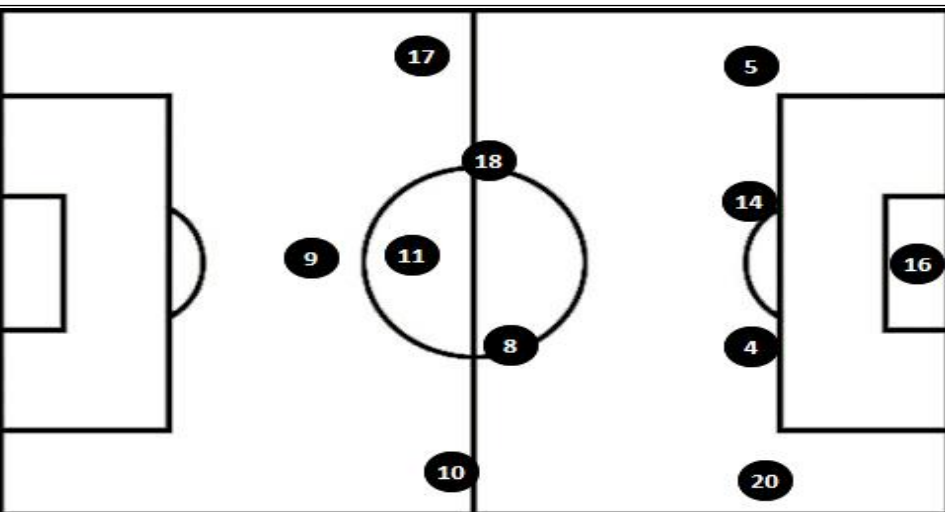

Previous Matches

2. Burkina Faso vs. Cameroon

1:1(0:1)

GK : GoalKeeper

MF:Midfielder

DF:Defence

FW:Forward

A : Absent

N : Not Eligible to play

I :injured

X : Misses Next Match if booked

Head To Head

17.01.2015	CAN 2015	Bata Stadium/Equatorial Guinea	Group A	BFA	(0 - 2)	GAB
11.10.2014	CAN 2015	Stade de l'Amitié d'Angondjé/Gabon	Group C	GAB	(2 - 0)	BFA
15.10.2014	CAN 2015	Stade du 4 Août/Burkina Faso	Group C	BFA	(1 - 1)	GAB